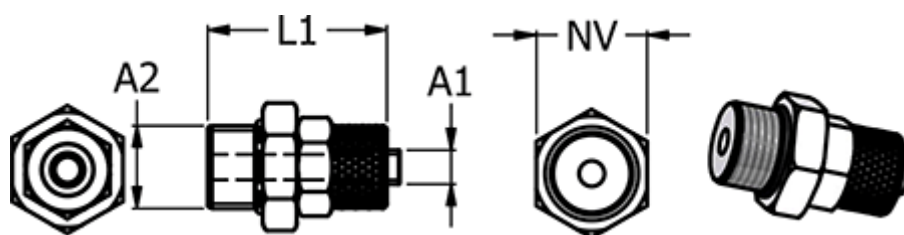

Article number: 586111188

Description: Push-on fitting 11.1018-8, metal $\text{Ø}8/6\text{-G } 1/8\text{'}$
Straight connector

Measures

Hose Diameter A2	= 8/6
L1	= 25
NV	= 14
Thread A2	= G 1/8"